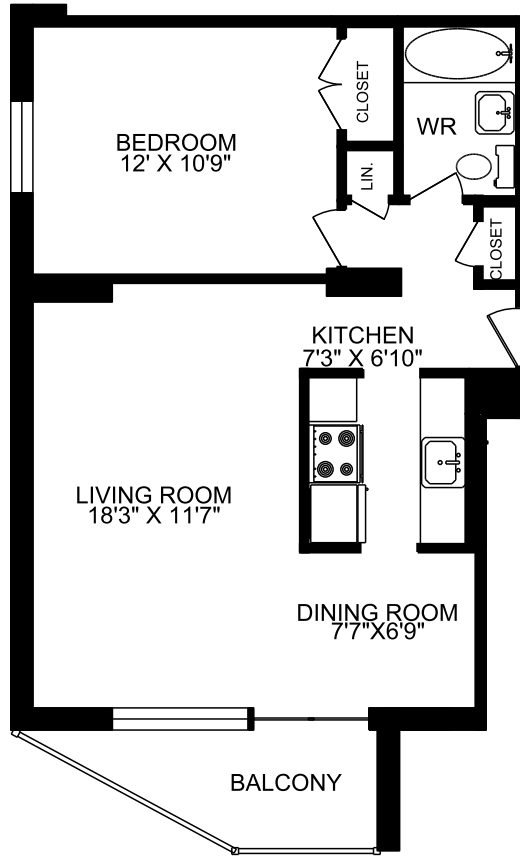

**80 WELLESLEY STREET EAST  
TORONTO, ONTARIO**

**ONE BEDROOM UNIT 05  
660 SQUARE FEET**

E&O.E.