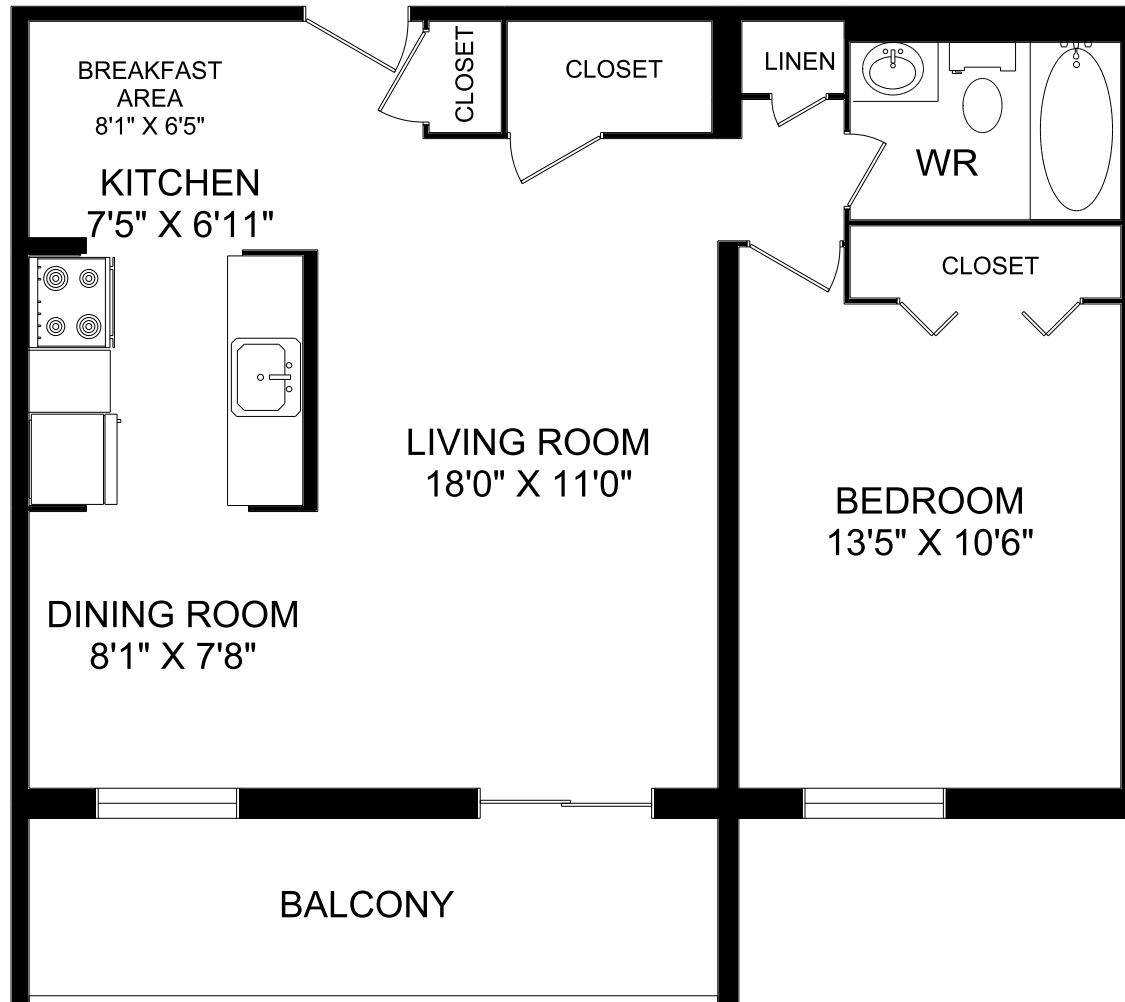

# 182 CHRUCH STREET EAST

ONE BEDROOM UNIT 06  
684 SQUARE FEET