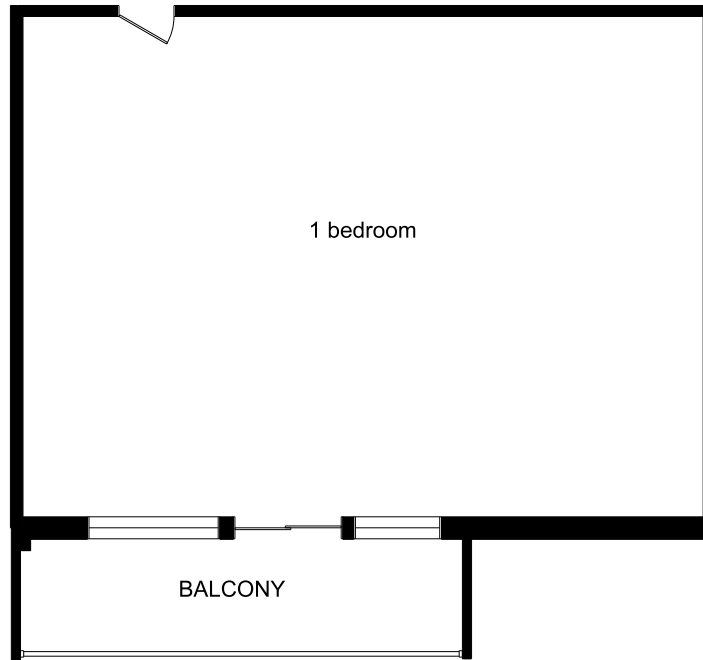

**340 THE EAST MALL
TORONTO, ONTARIO**

**ONE BEDROOM UNIT 105
762 SQUARE FEET**

E&O.E.