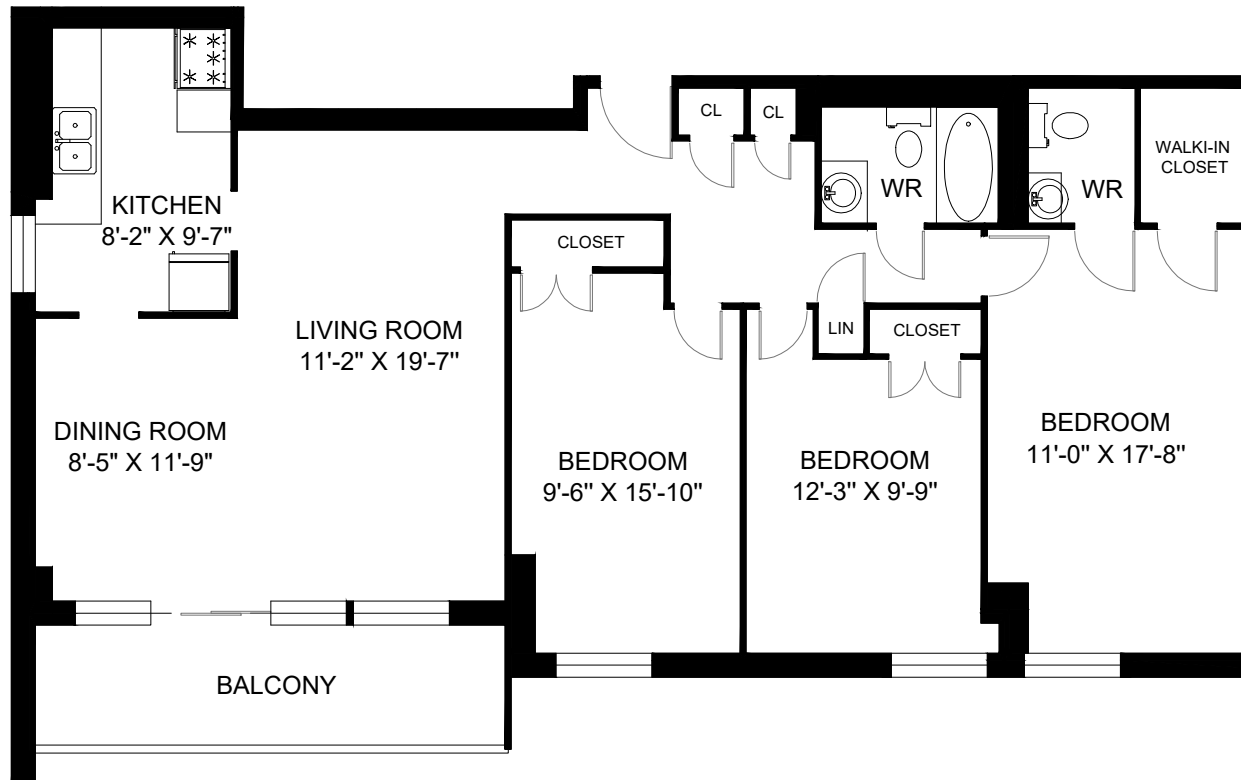

40 STEVENSON ROAD TORONTO, ON

**LINE 11 - 3 BEDROOM
INTERIOR - 1,243 SQUARE FEET**