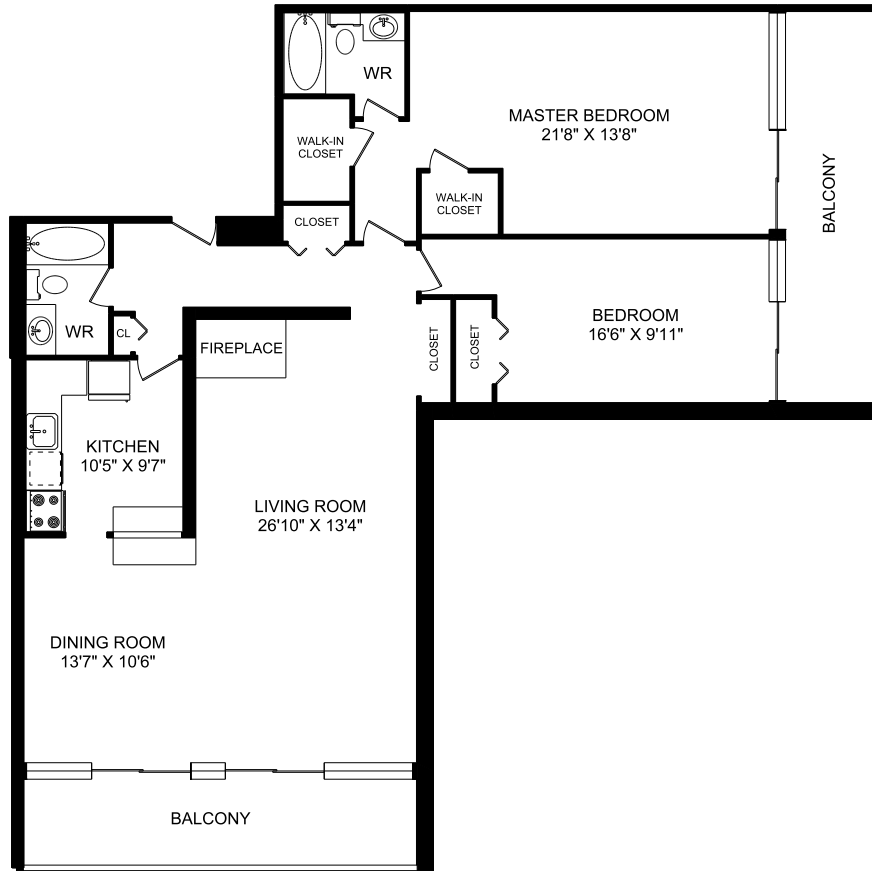

9500 ERICKSON DRIVE BURNABY, BRITISH COLUMBIA

UNIT 02B
TWO BEDROOM
1,512 SQUARE FEET