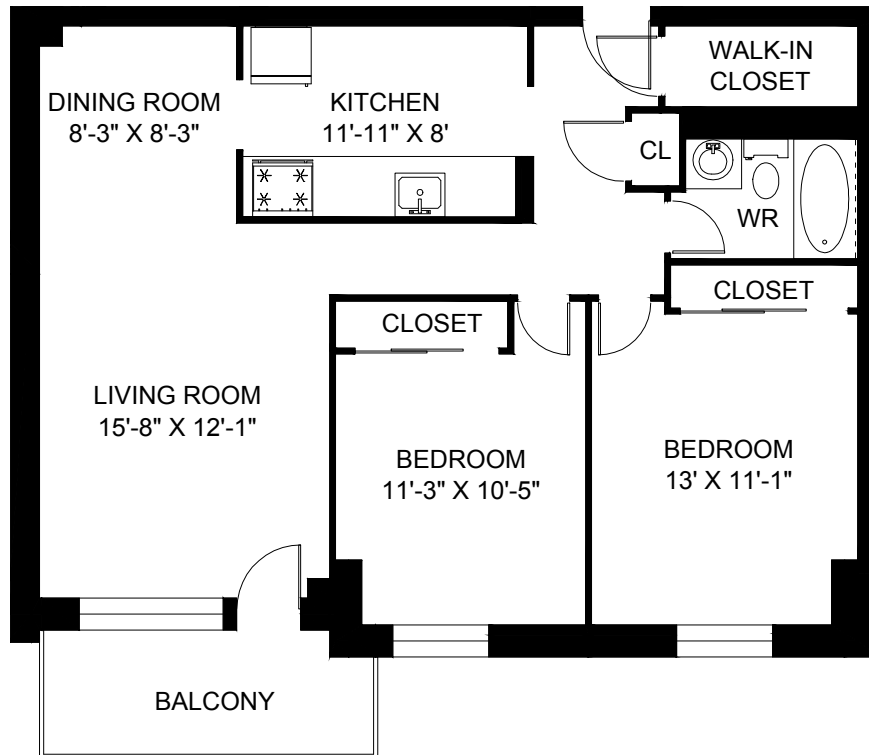

120 EML STREET COLLINGWOOD, ON

**LINE 10 - 2 BEDROOM
938 SQUARE FEET**