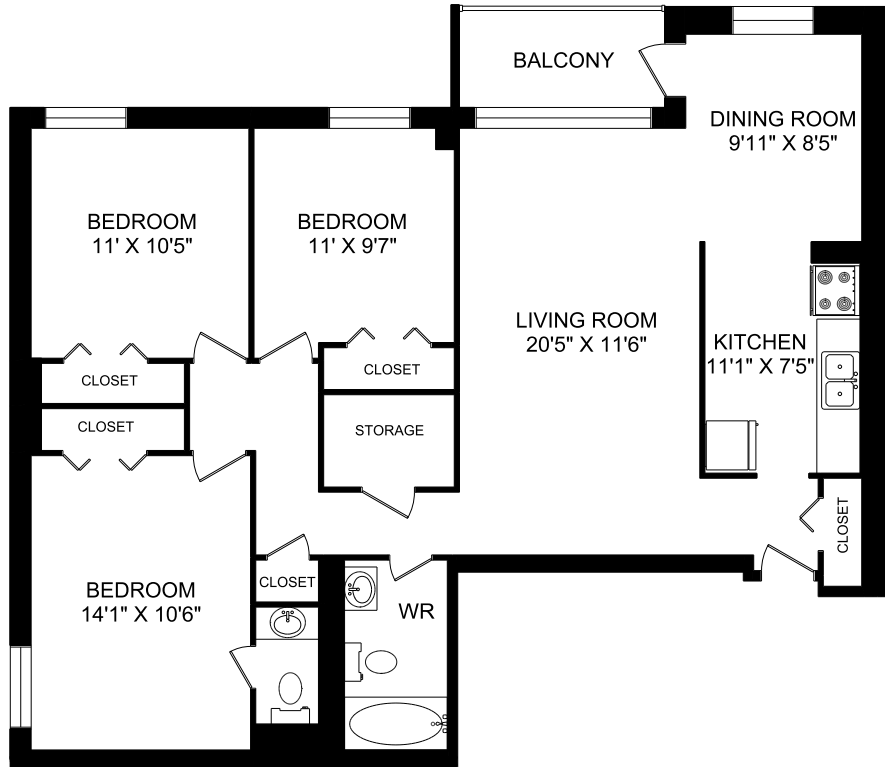

350 THE EAST MALL TORONTO, ONTARIO

THREE BEDROOM UNIT 10
1,148 SQUARE FEET

E&O.E.