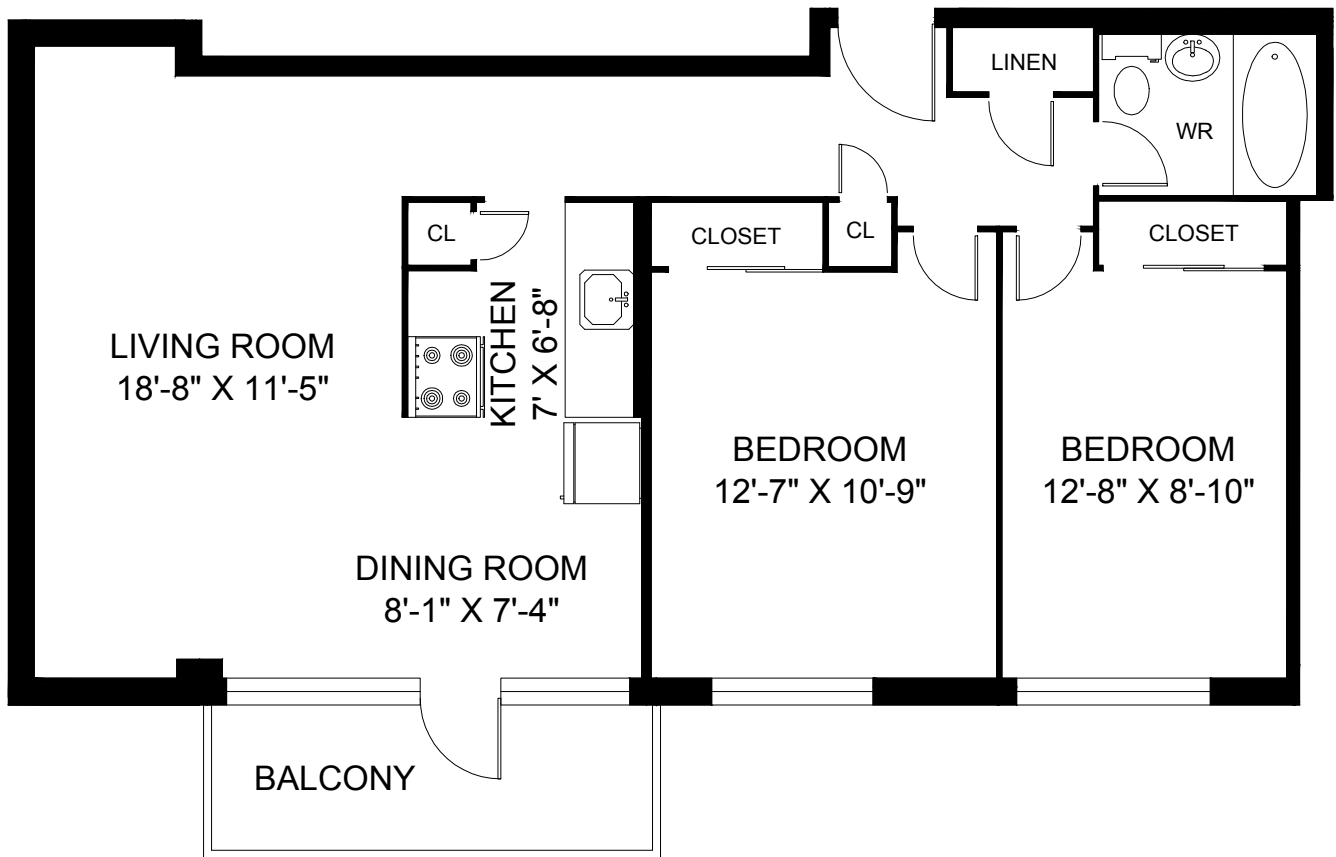

115 DOWLING AVENUE

TORONTO, ON

LINE 03 - 2 BEDROOM
831 SQUARE FEET