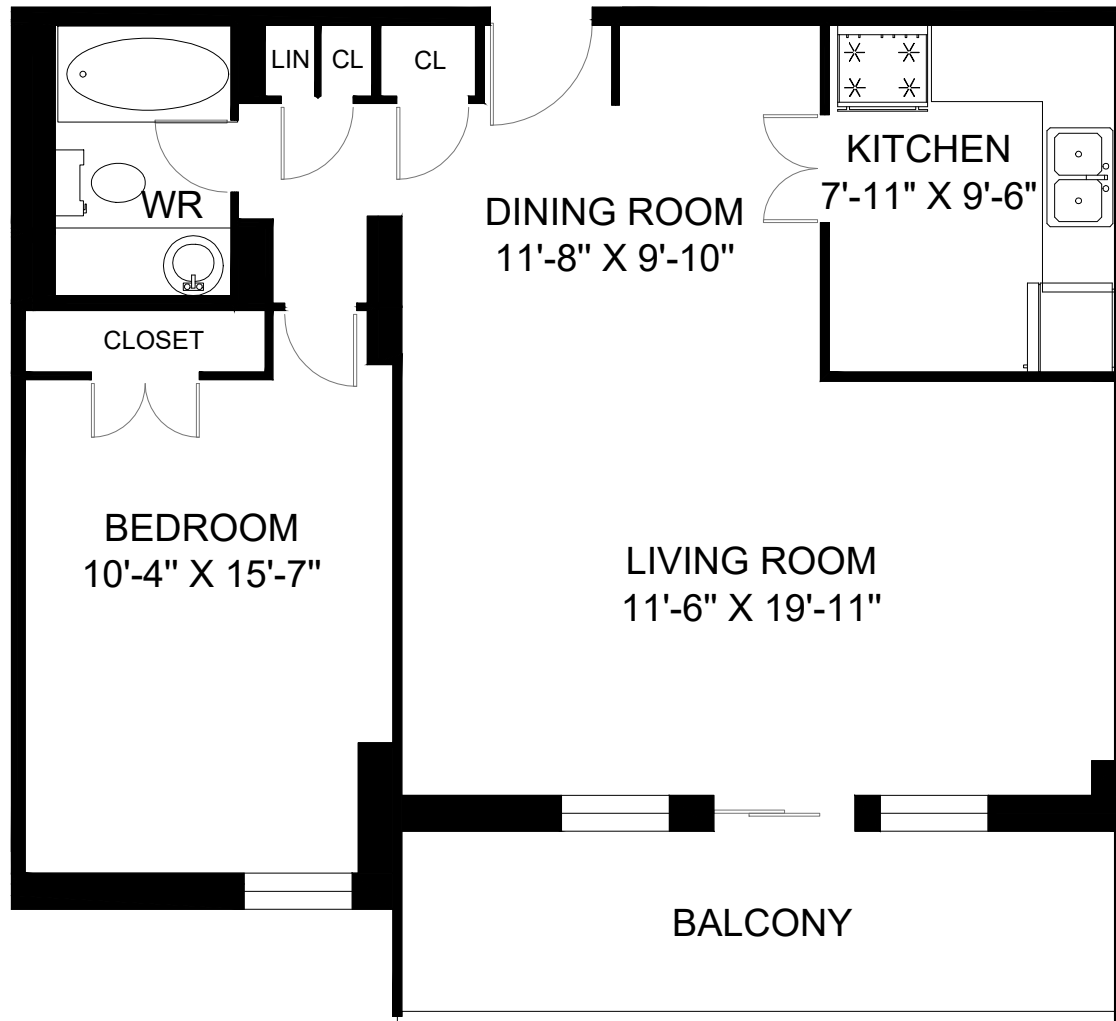

# 40 STEVENSON ROAD TORONTO, ON

**LINE 10 - 1 BEDROOM  
INTERIOR - 728 SQUARE FEET**

JULY 2019

FOR ILLUSTRATIVE PURPOSES ONLY.  
ALL MEASUREMENTS SHOULD BE CONSIDERED APPROXIMATE.  
© 2019 PLANIT MEASURING®