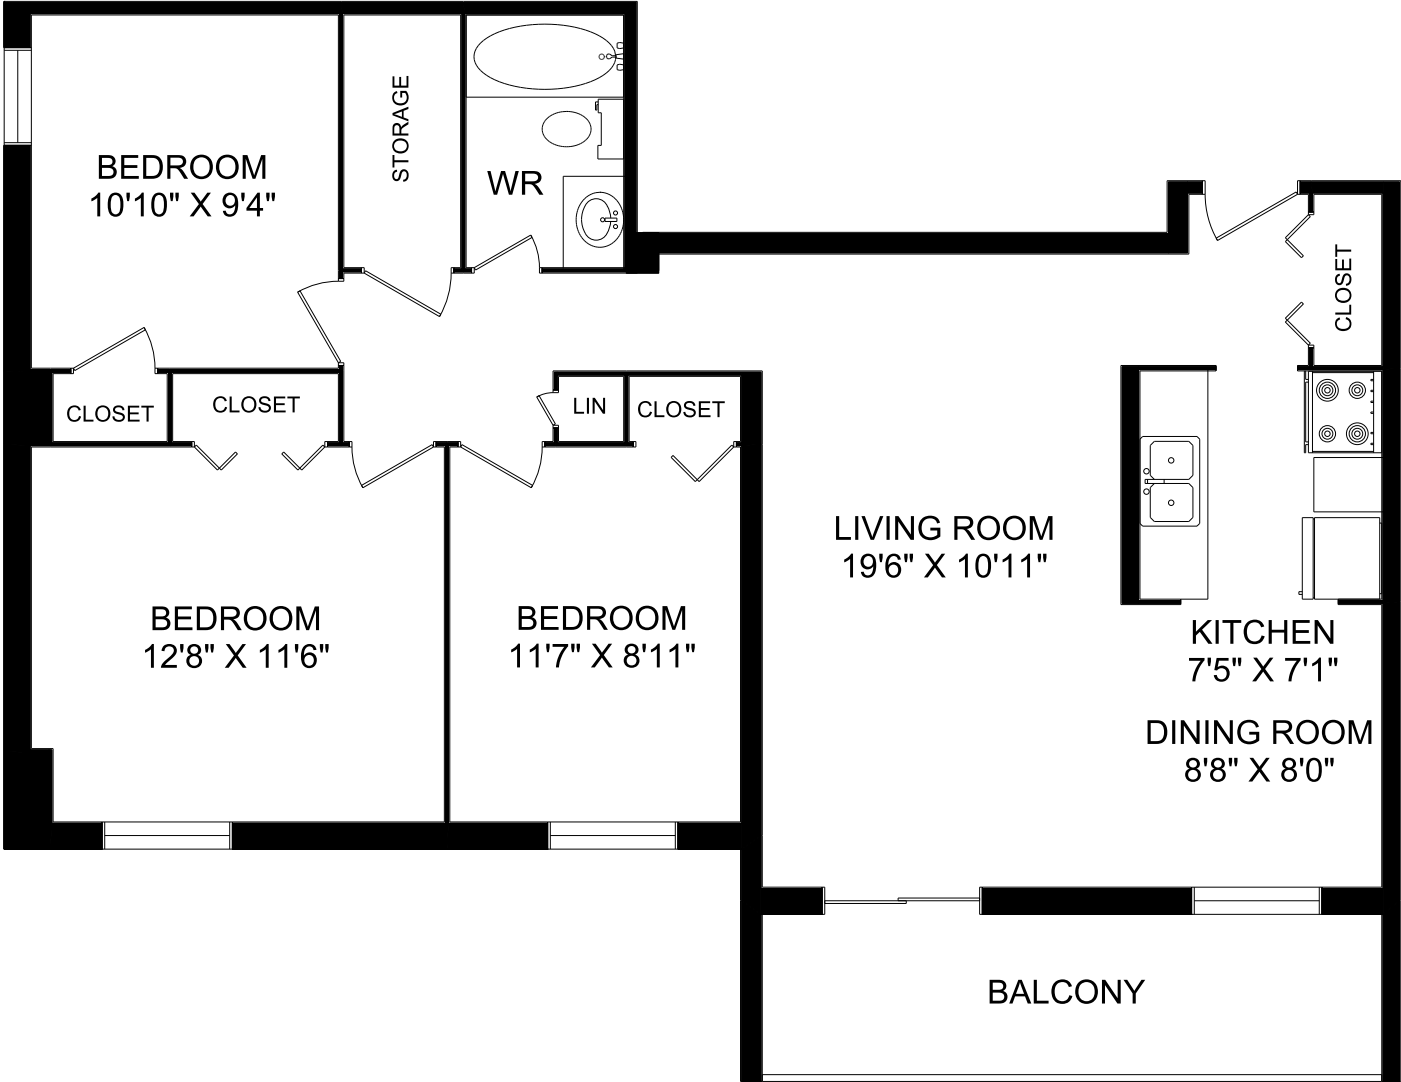

# 182 CHRUCH STREET EAST

THREE BEDROOM UNIT 10  
993 SQUARE FEET