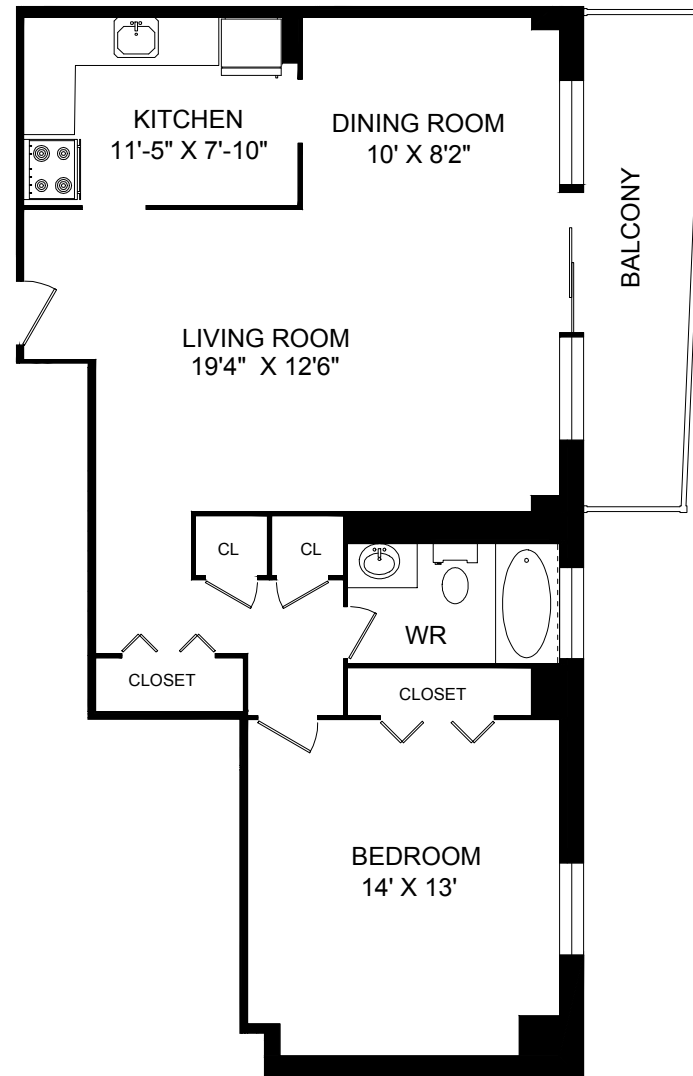

1360 DANFORTH ROAD TORONTO, ON

**LINE 10 - 1 BEDROOM
856 SQUARE FEET**