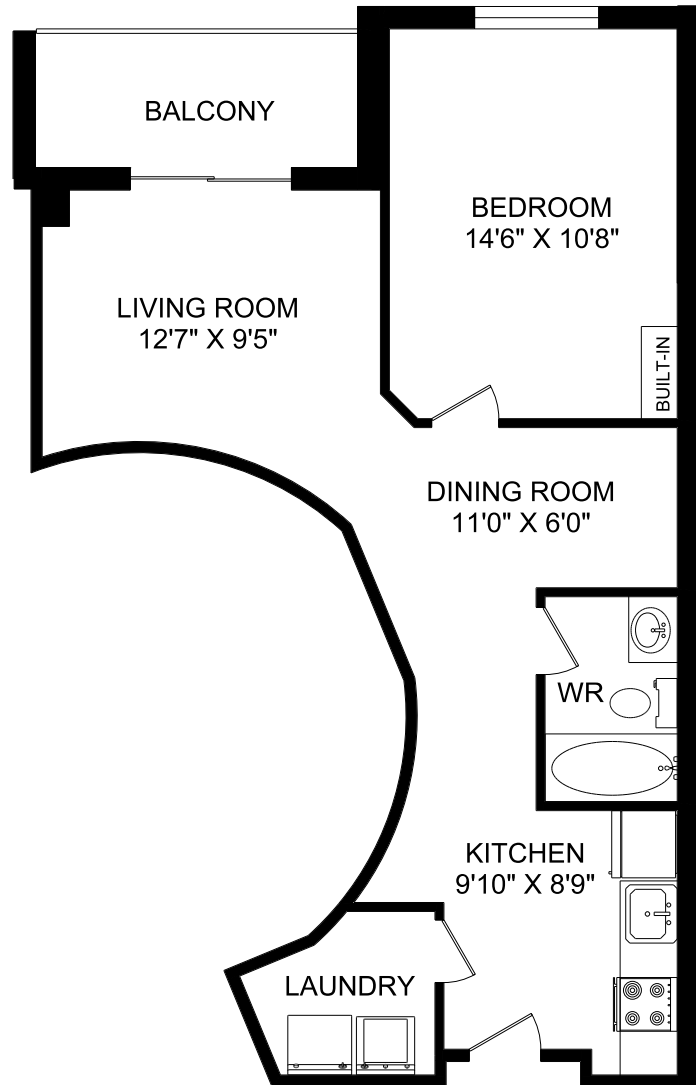

# 40 BEDROS LANE

HALIFAX, NS

**UNIT 101 - 1 BEDROOM  
650 SQ.FT.**

## KEYPLAN

© 2017 PLANIT MEASURING®

FOR ILLUSTRATIVE PURPOSES ONLY.

ALL MEASUREMENTS SHOULD BE CONSIDERED APPROXIMATE.