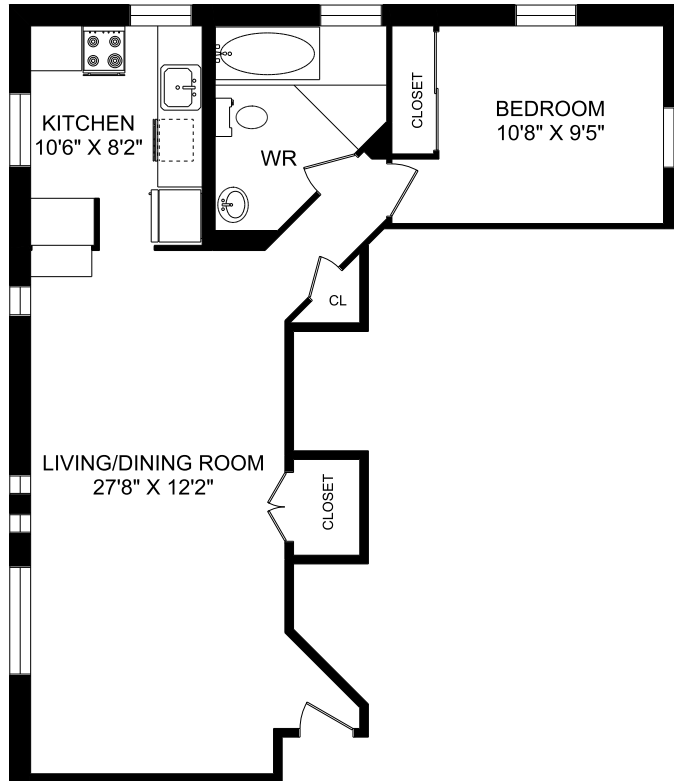

**77 WELLESLEY STREET EAST
TORONTO, ONTARIO**

**ONE BEDROOM UNIT 00
740 SQUARE FEET**

E&O.E.