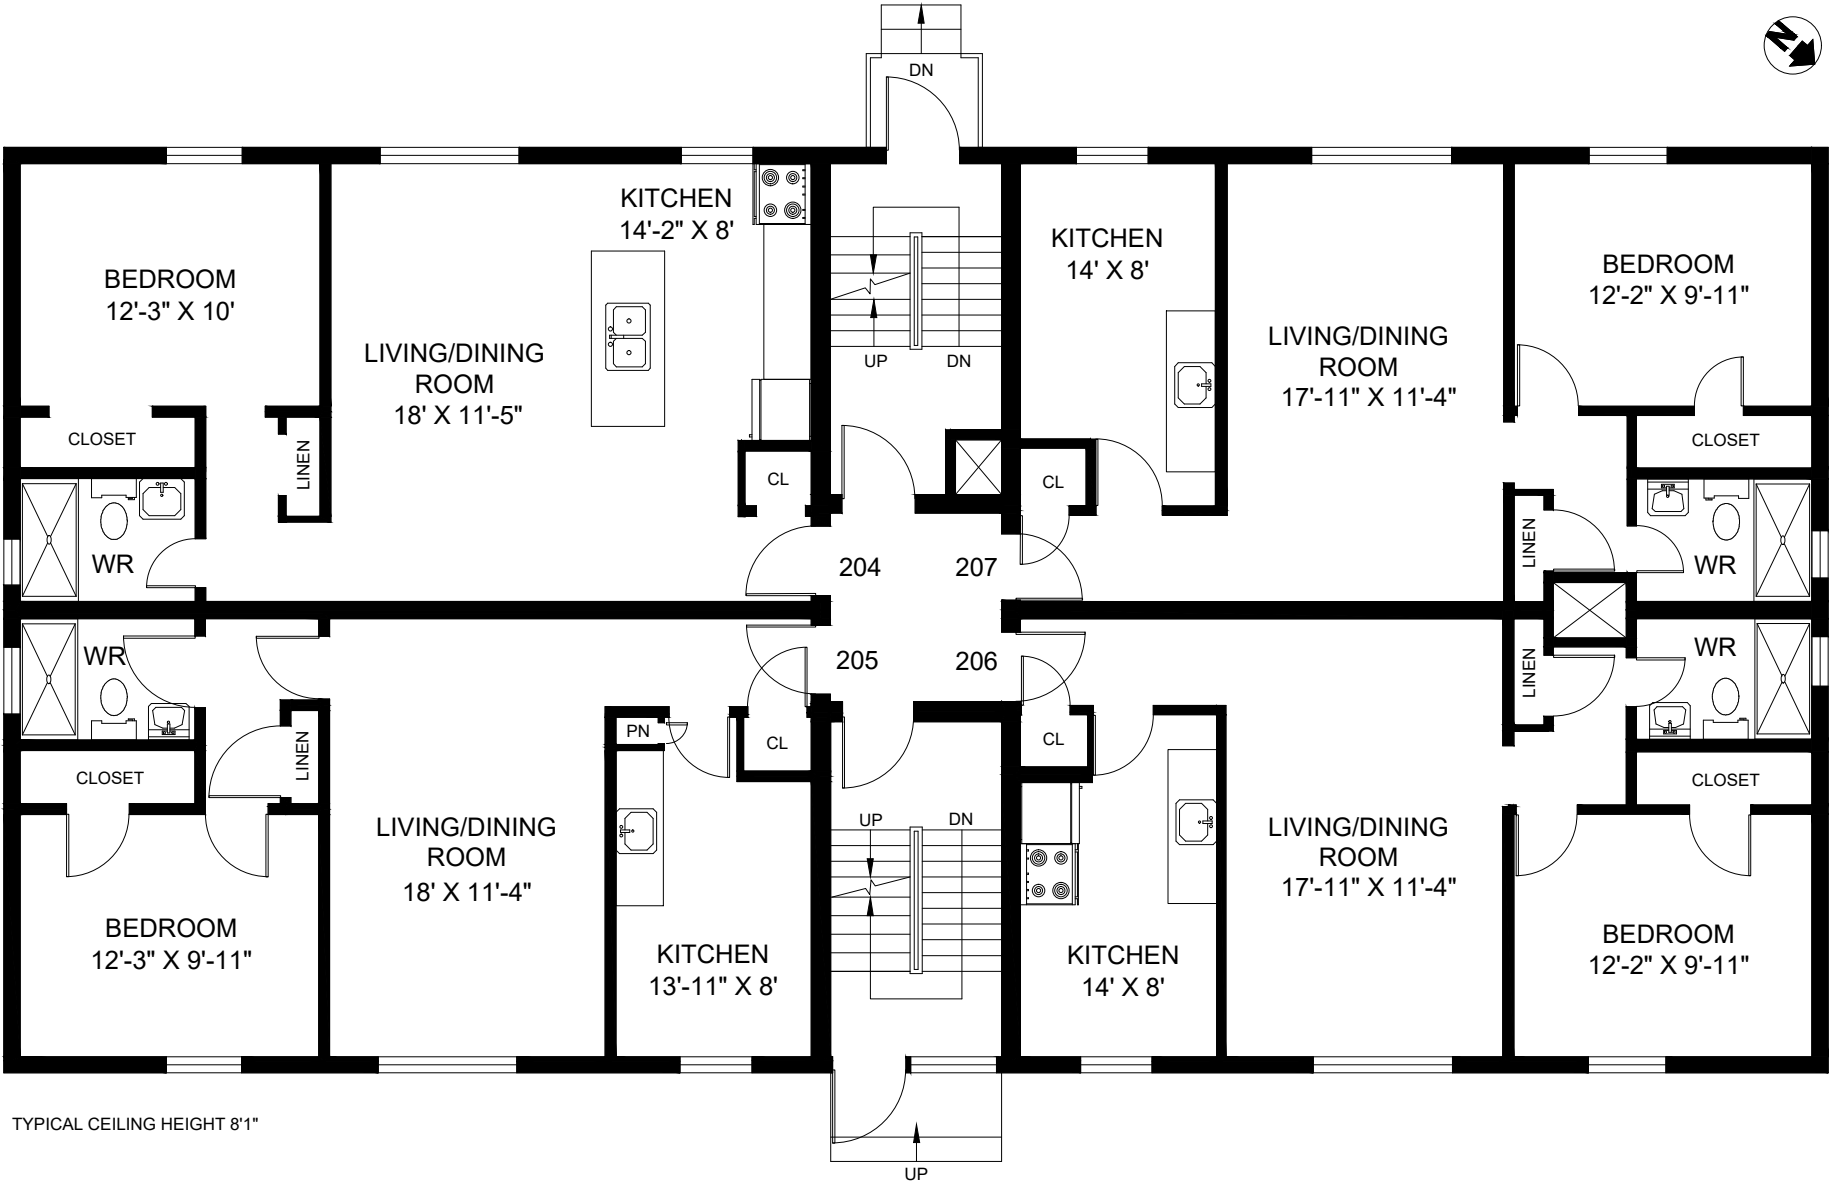

# 64 HARRIS PARK DRIVE SCARBOROUGH, ON

TYPICAL CEILING HEIGHT 8'1"

## 2ND FLOOR PLAN

FOR ILLUSTRATIVE PURPOSES ONLY.  
ALL MEASUREMENTS SHOULD BE CONSIDERED APPROXIMATE.  
© 2020 PLANIT MEASURING®