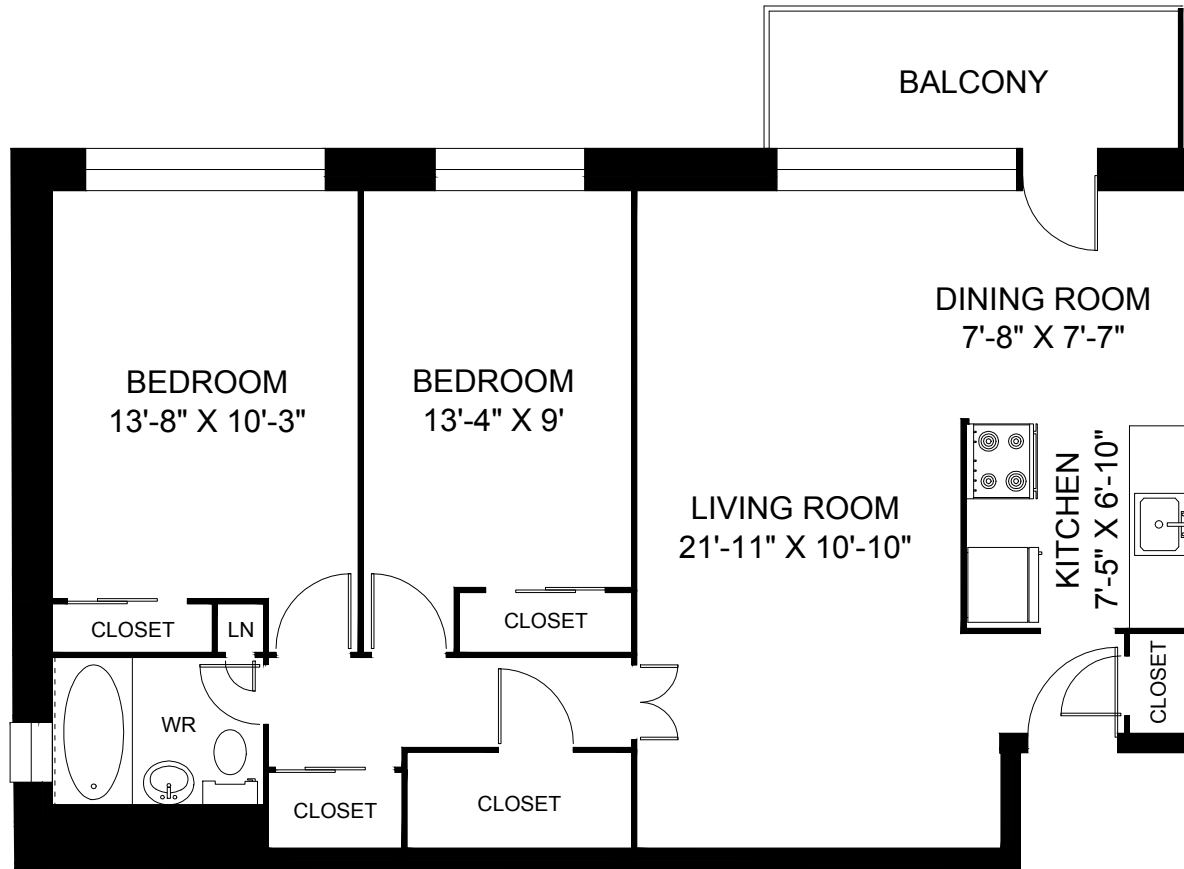

24 TYNDALL AVENUE

TORONTO, ON

LINE 02A - 2 BEDROOM
924 SQUARE FEET