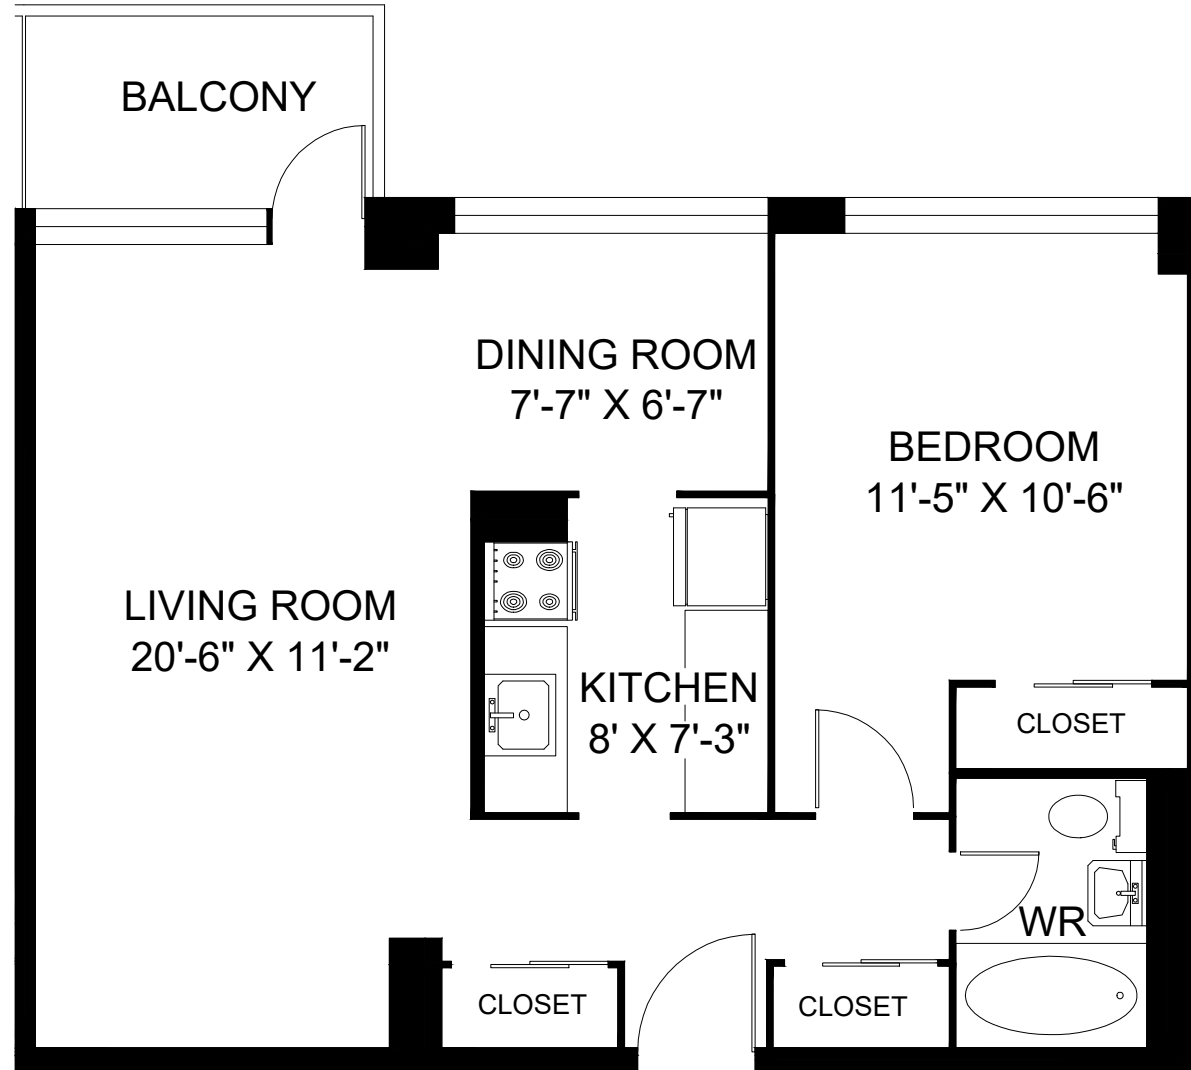

100 GLOUCESTER STREET TORONTO, ON

**LINE 02 - 1 BEDROOM
INTERIOR - 667 SQUARE FEET
BALCONY - 48 SQUARE FEET**