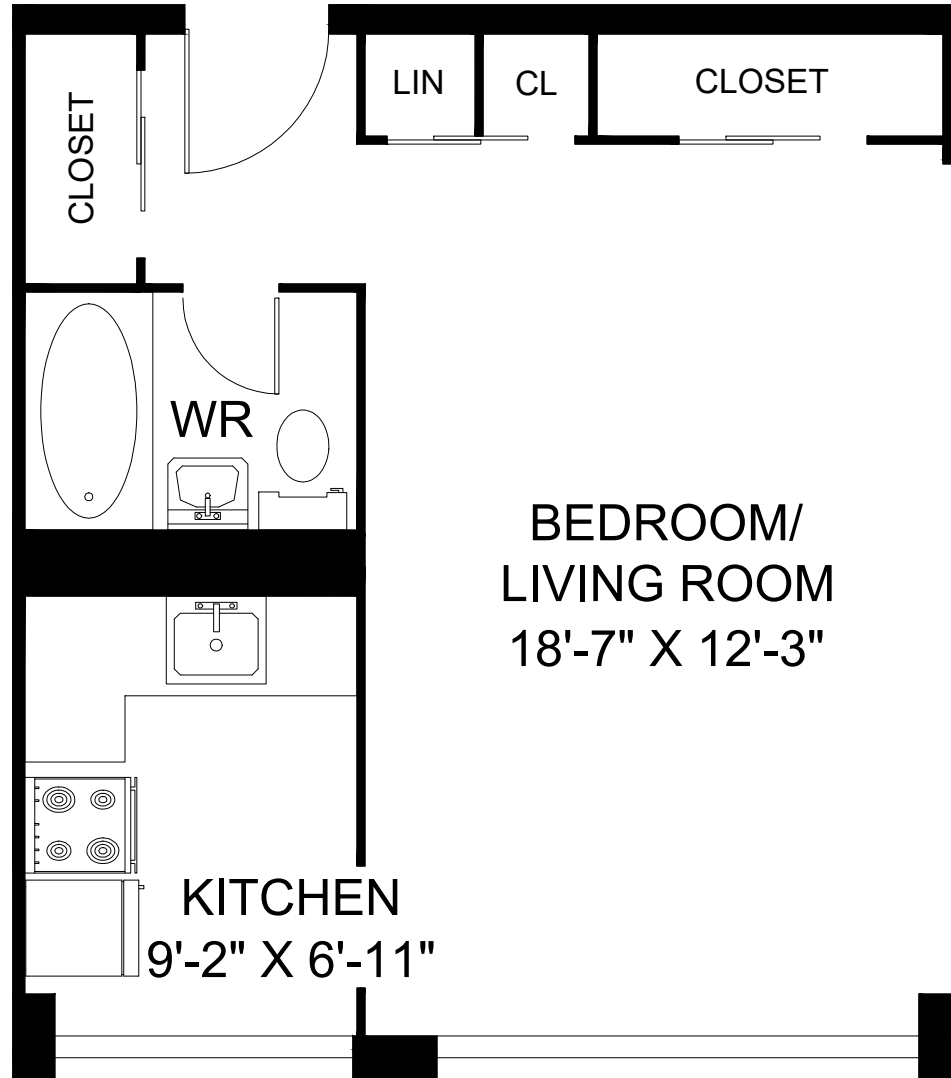

# 100 GLOUCESTER STREET TORONTO, ON

**LINE 12 - BACHELOR  
INTERIOR - 447 SQUARE FEET**