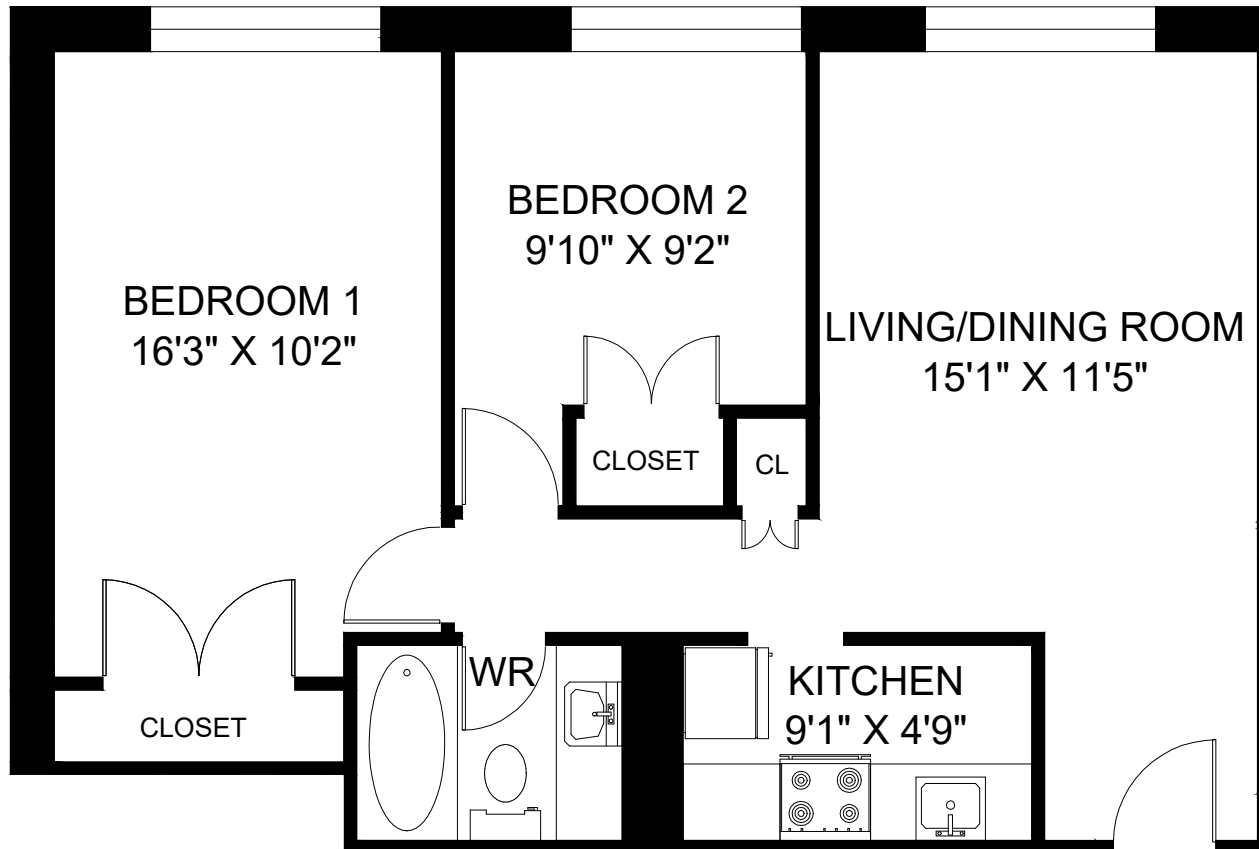

1150 SHERBROOKE STREET EAST

MONTREAL, QC

**LINE 02 - 2 BEDROOM
INTERIOR - 700 SQUARE FEET**